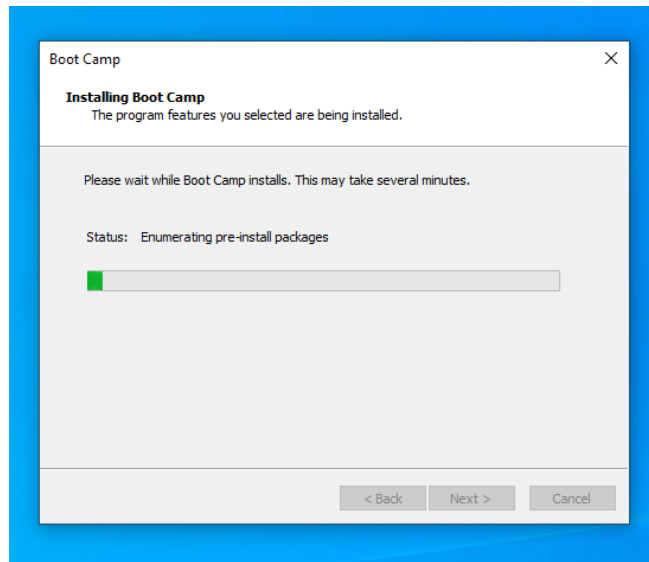

After this step, Windows will ask to restart. This will complete the installation.

5. Installing Tina: go to dpeled.com and click on Tina Demo. Click on the exe file and the installation wizard will appear.