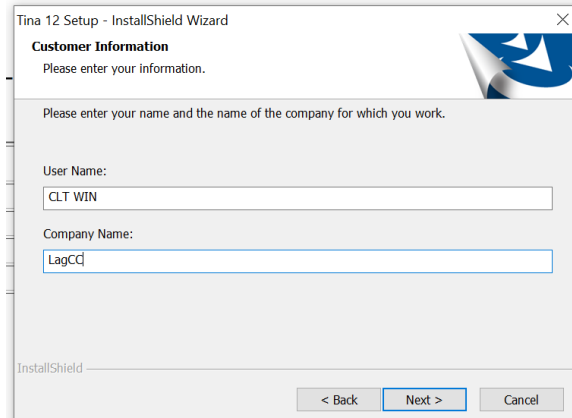

gments: [1](#) [2](#).

cate in the subject your name (Last, First) and your cla:

After this Tina is installed on Windows

gments: [1](#) [2](#).