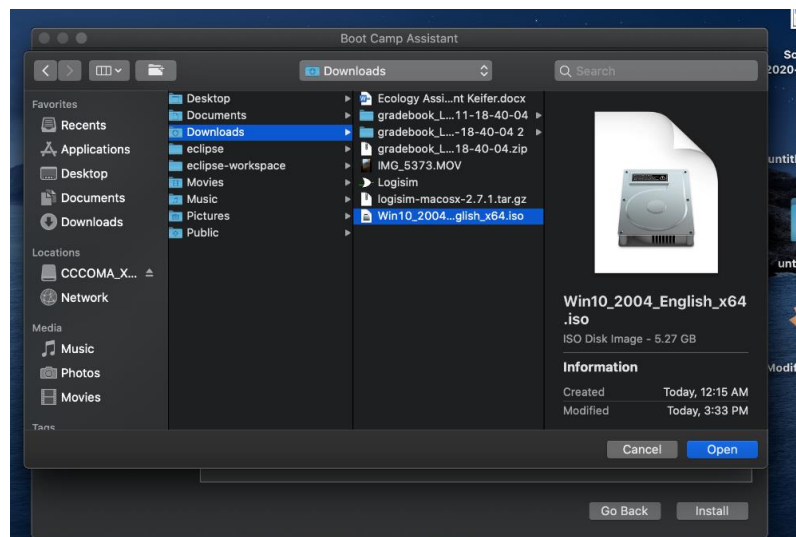

Click “Save File” and OK. This process will take a while.

2. After the ISO is downloaded, go to applications and search for “boot camp”

Open boot camp and follow the instructions

Click continue

ISO image, go to your downloads and choose the Windows 10 ISO