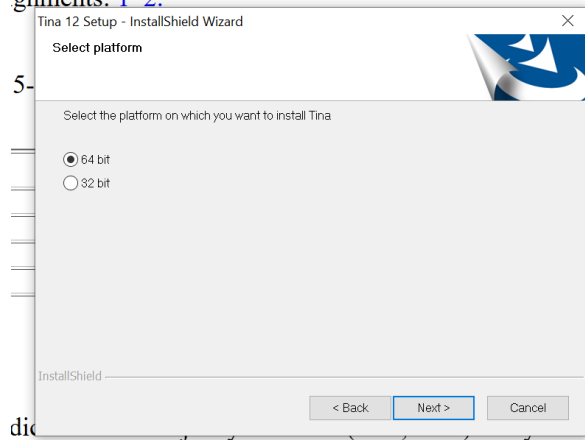

5. Installing Tina: go to dpeled.com and click on Tina Demo. Click on the exe file and the installation wizard will appear.

indicate in the subject your name (Last, First) and your c

Follow the instructions for installatio

gments: [1](#) [2](#).

cate in the subject your name (Last, First) and your cla:

After this Tina is installed on Windows

gments: [1](#) [2](#).

NOTE: ONCE YOU HAVE BOTH OS INSTALLED, WINDOWS WILL BE THE DEFAULT OS. TO CHOOSE THE OS, TURN ON YOUR COMPUTER AND AS SOON AS YOU HEAR THE 'ON' SOUND, YOU MUST KEEP THE "OPTIONS" KEY PRESSED. THIS WILL GIVE YOU ACCESS TO ALL OPERATING SYSTEMS.