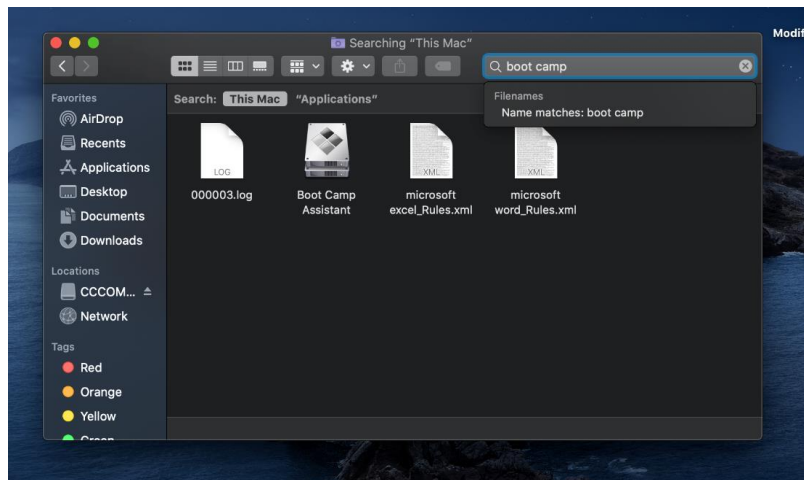

Installing Windows on MAC using Boot Camp (plus Tina Installation)

By Tamara Pando

1. Download Windows Operating System ISO from the Microsoft site: <https://www.microsoft.com/en-us/software-download/> (at the moment, this link is having trouble loading, after a few minutes will load).

Click “Save File” and OK. This process will take a while.

2. After the ISO is downloaded, go to applications and search for “boot camp”

Open boot camp and follow the instructions

Click continue

ISO image, go to your downloads and choose the Windows 10 ISO