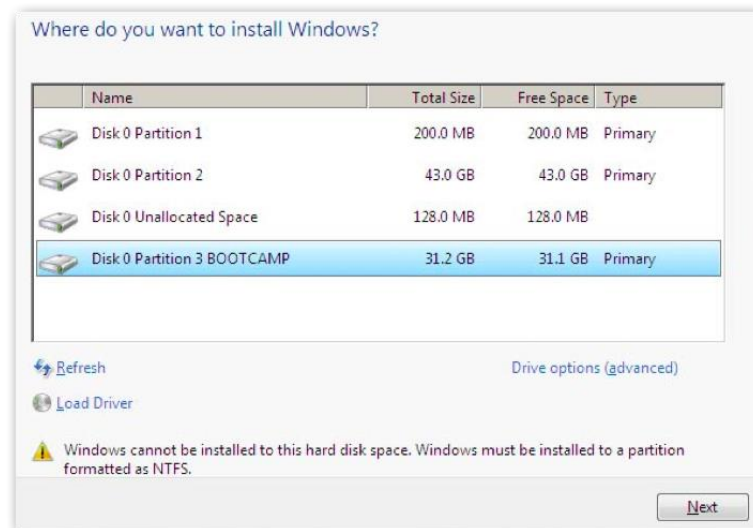

Boot Camp is processing the partition. This will take a while.

1. Once boot camp is installed, it will automatically go to the Windows installation. Follow the dialog boxes and Windows 10 will appear ready for installation.