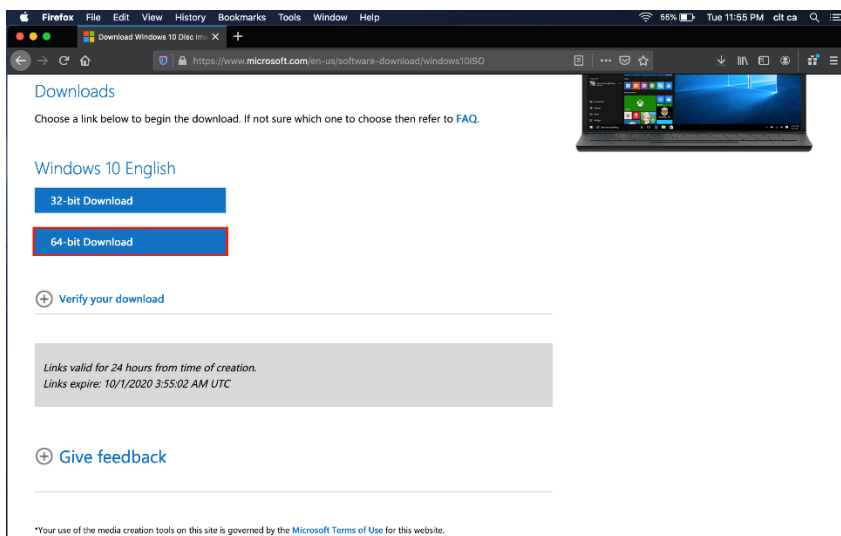

Installing Windows on MAC using Boot Camp (plus Tina Installation)

By Tamara Pando

1. Download Windows Operating System ISO from the Microsoft site: <https://www.microsoft.com/en-us/software-download/> (at the moment, this link is having trouble loading, after a few minutes will load).

Click “Save File” and OK. This process will take a while.

2. After the ISO is downloaded, go to applications and search for “boot camp”

Open boot camp and follow the instructions

Click continue

ISO image, go to your downloads and choose the Windows 10 ISO