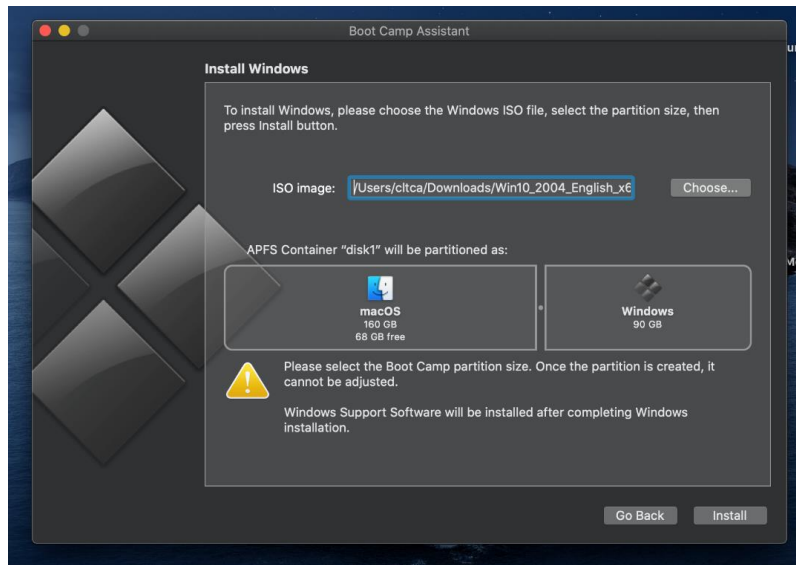

Click “Save File” and OK. This process will take a while.

2. After the ISO is downloaded, go to applications and search for “boot camp”

Open boot camp and follow the instructions

Click continue

ISO image, go to your downloads and choose the Windows 10 ISO