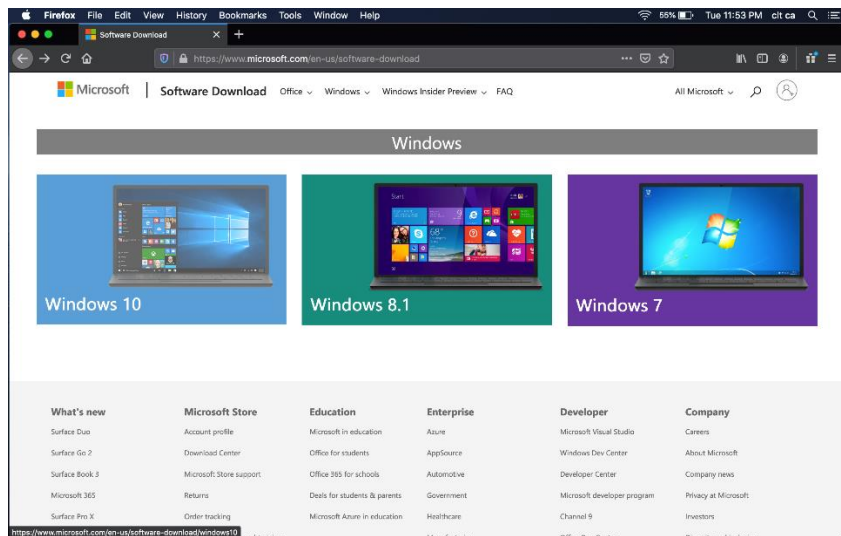

Installing Windows on MAC using Boot Camp (plus Tina Installation)

By Tamara Pando

1. Download Windows Operating System ISO from the Microsoft site: <https://www.microsoft.com/en-us/software-download/> (at the moment, this link is having trouble loading, after a few minutes will load).

Click “Save File” and OK. This process will take a while.

2. After the ISO is downloaded, go to applications and search for “boot camp”

Open boot camp and follow the instructions

Click continue

ISO image, go to your downloads and choose the Windows 10 ISO