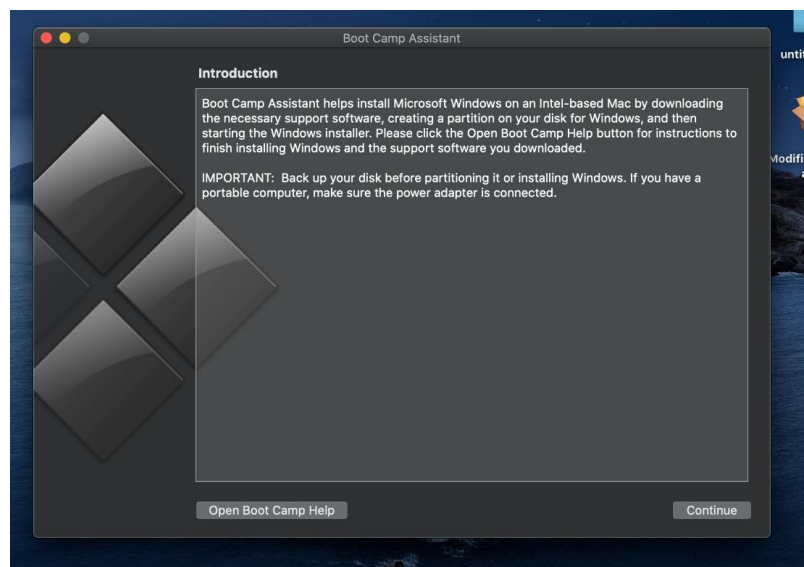

Click “Save File” and OK. This process will take a while.

2. After the ISO is downloaded, go to applications and search for “boot camp”

Open boot camp and follow the instructions

Click continue

ISO image, go to your downloads and choose the Windows 10 ISO