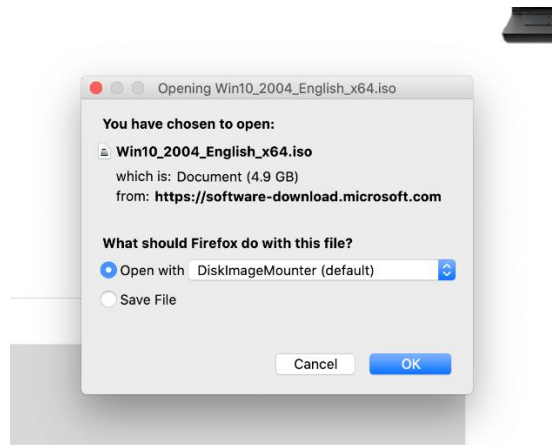

Installing Windows on MAC using Boot Camp (plus Tina Installation)

By Tamara Pando

1. Download Windows Operating System ISO from the Microsoft site: <https://www.microsoft.com/en-us/software-download/> (at the moment, this link is having trouble loading, after a few minutes will load).

Click “Save File” and OK. This process will take a while.

2. After the ISO is downloaded, go to applications and search for “boot camp”

Open boot camp and follow the instructions

Click continue

ISO image, go to your downloads and choose the Windows 10 ISO